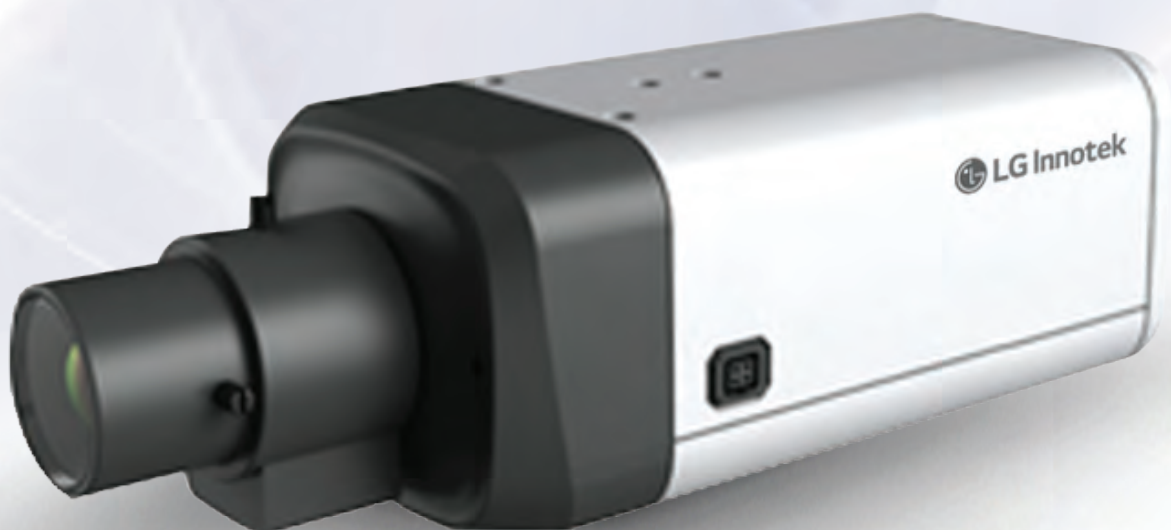

### SPECIFICATIONS

Model		RNOE-B501A
Camera	Image Sensor	CMOS
	Mount Type	C/CS
	Min. Illumination	Color: 0.04 lux (F1.2,AGC ON), B/W: 0.004 lux (F1.2,AGC ON)
	Day / Night	Dual ICR
	WDR	Digital WDR
	Focus	ABF
	Image Setting	Configurable Brightness, Saturation, Contrast, HLC, Smart Defog, Corridor, EIS
Video/Audio	Video Compression	H.265, H.264 HP / MP / BP, M-JPEG
	Resolution	60Hz: 1080p@30fps, 960p@30fps, 720p@60fps 50Hz: 1080p@25fps, 960p@25fps, 720p@50fps
	Max. Frame Rate	30fps@1920x1080, 60fps@1280x720
	Multi-Streaming	3
	ROI (Region of Interest)	4 zones
	Privacy Mask	Yes (Up to 4)
	Motion Detection	Yes
	Video Analytics	Tripwire / Perimeter / Missing & Foreign object / Crowd / Loitering / Fast Moving / Parking / Audio Offline
	Streaming on Motion	Yes
	Text Overlay	Yes
	Audio Compression	G.711A / G.711U / ADPCM / AAC
	Two-way Audio	Yes
	Audio Detection	Yes
Event	Event Trigger	Motion Detection / IP Conflict / Port Alarm
	Event Notification	Relay out, Email, FTP
	Pre/Post Event Buffering	Yes
Interface	Analog Video Out	1 BNC Out
	Audio In / Out	1 In / 1 Out
	Alarm In / Out	2 In / 1 Out
	RS-485	Yes
	Storage	SD (Up to 128 GB)
Network	Ethernet	RJ-45 10/100BASE-T
	Security	Password protection, IP filter
	Open Protocol	ONVIF (Profile S)
	Protocol	IPv4 / IPv6, HTTP, FTP, SMTP, UPnP, SNMP, DNS, DDNS, NTP, RTSP, TCP, UDP, DHCP, PPPoE
	Web Viewer	IE8, IE10, IE11, Chrome42 under version, Firefox3.5+
	Video Management Software	Mobile App (iPhone, iPad, Android)
	Max. Connections	4 Level / 8 Users
General	Power Source	DC12V, AC24V, POE
	Max. Power Consumption	6.7W
	Max. Input Current	500mA(AC24V), 500mA(DC12V), 150mA(POE)
	Operating Temperature / Humidity	-35°C ~ 65°C / 0% ~ 95%RH
	Standard Approvals	KC, LVD, CE
	Language	Korean, Chinese, Japanese, English, Turkish, Spanish
	Color / Material	Black & White / Diecasting
	Dimension (W x H x D)	158.3mm x 64mm x 76mm
Weight	0.9kg (Camera Only)	