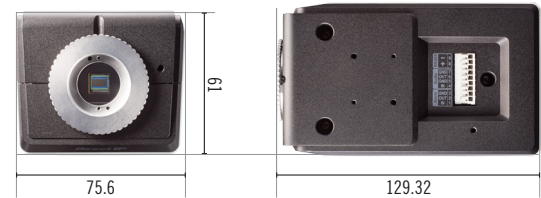

DIMENSIONS

(Unit - mm)