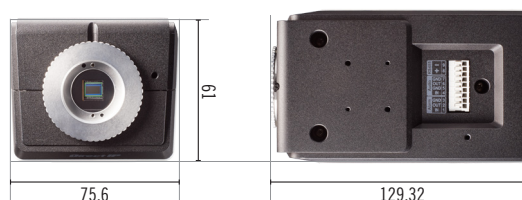

DIMENSIONS

(Unit - mm)