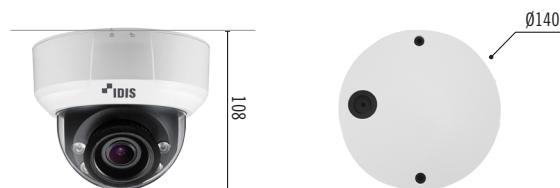

DIMENSIONS

(Unit - mm)